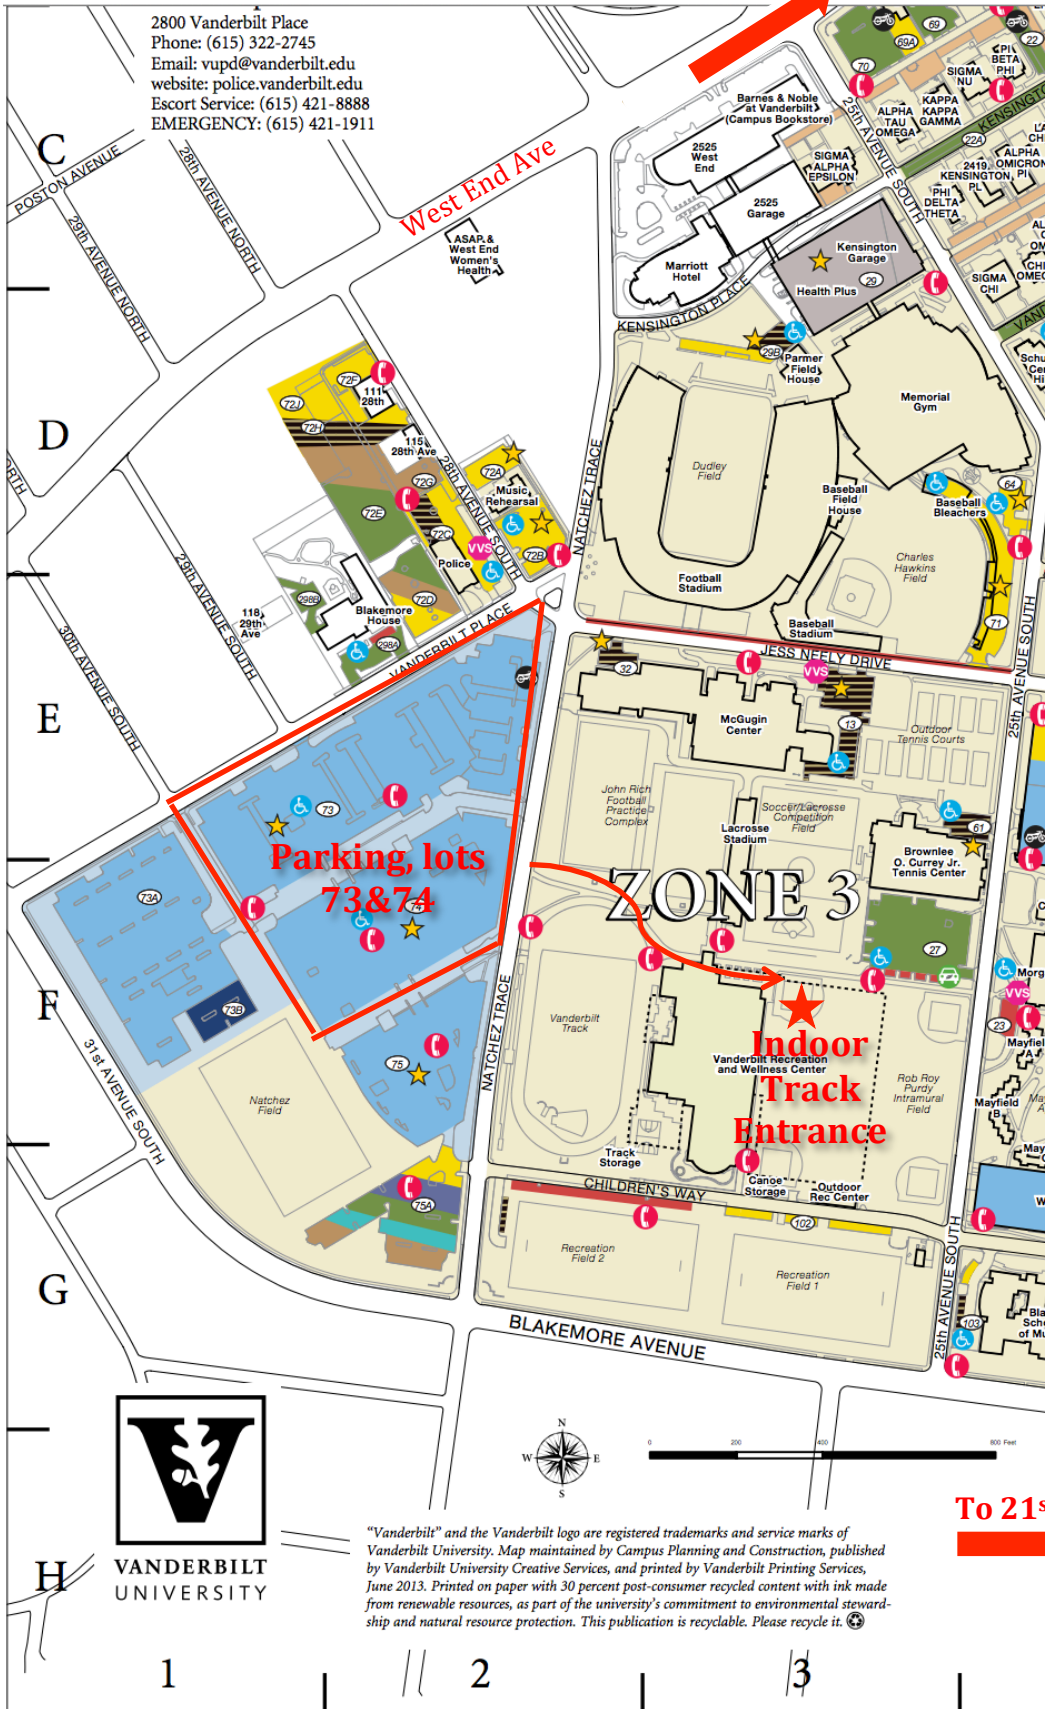

2800 Vanderbilt Place
Phone: (615) 322-2745
Email: vupd@vanderbilt.edu
website: police.vanderbilt.edu
Escort Service: (615) 421-8888
EMERGENCY: (615) 421-1911

To Hotel

Parking lot can be accessed from Natchez Trace

Follow the red line/arrow to the Indoor Track entrance

To 21st Ave

VANDERBILT UNIVERSITY

1

2

3